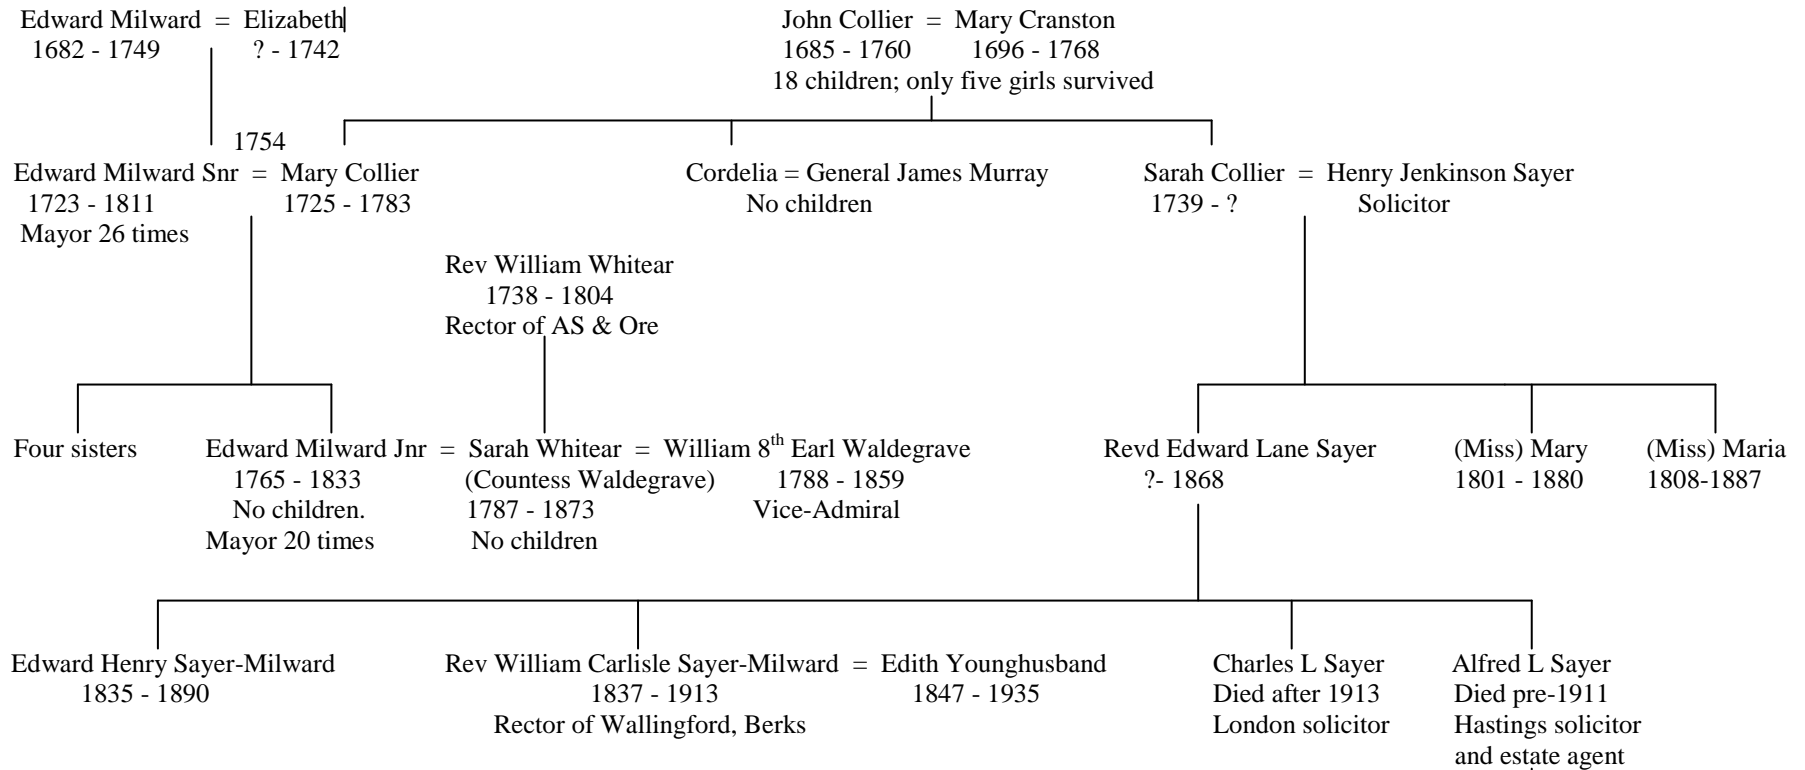

Owners of the Milward Estate

The Estate Owners

To 1760 *Edward Milward + John Collier*
1760 - 1811 *EM Snr + Mary Collier*
1811 - 1833 *EM Jnr + Sarah Whitear*
1833 - 1873 *Sarah Whitear (Countess Waldegrave)*
1873 - 1890 *Edward Sayer-Milward*
1890 - 1913 *Rev William S-M + Edith*
1913 - 1935 *Edith S-M*
1935 - 1963 *Major Alfred Carlisle Sayer*
1963 >> *Hastings Council*